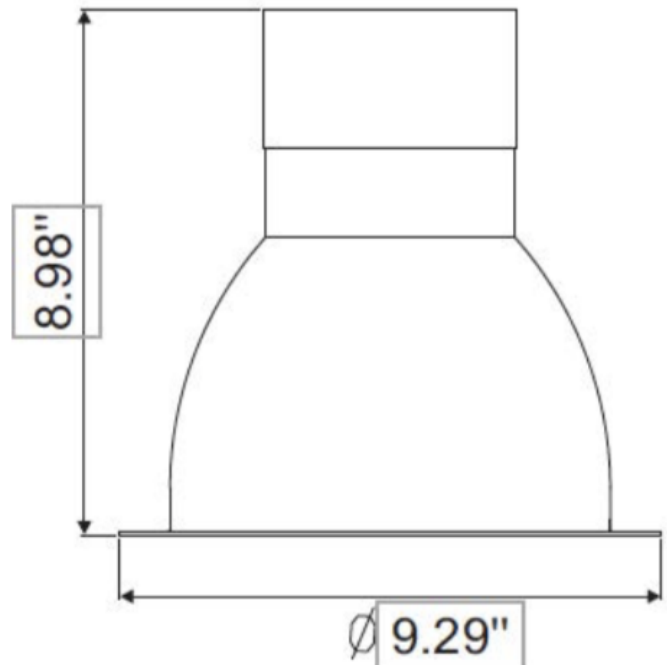

IP RATING: IP42

WARRANTY: 5 Years

DIMENSIONS: 10" in diameter, 9" Tall

PHOTOMETRIC DATA