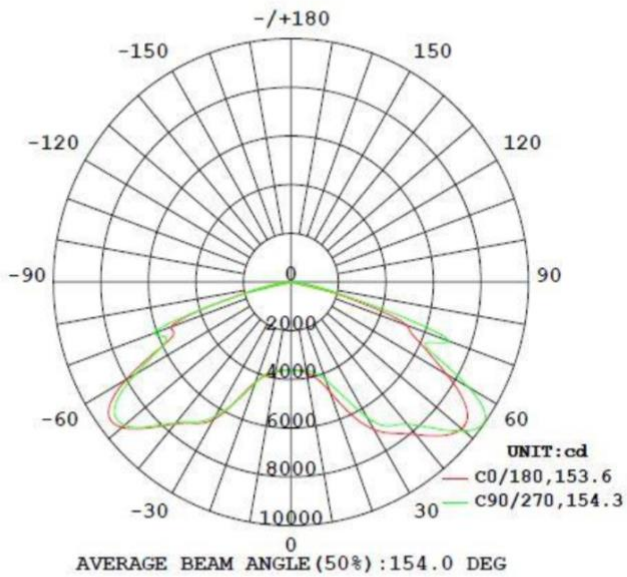

WORKING TEMPERATURE: -22°F – 113°F

IP RATING: IP65

WEIGHT: 9 lbs.

WARRANTY: 5 Years

PHOTOMETRIC DATA

LUMINOUS INTENSITY DISTRIBUTION DIAGRAM

C0 PLANE ISOLUX DIAGRAM (UNIT: lx)

ARM MOUNT