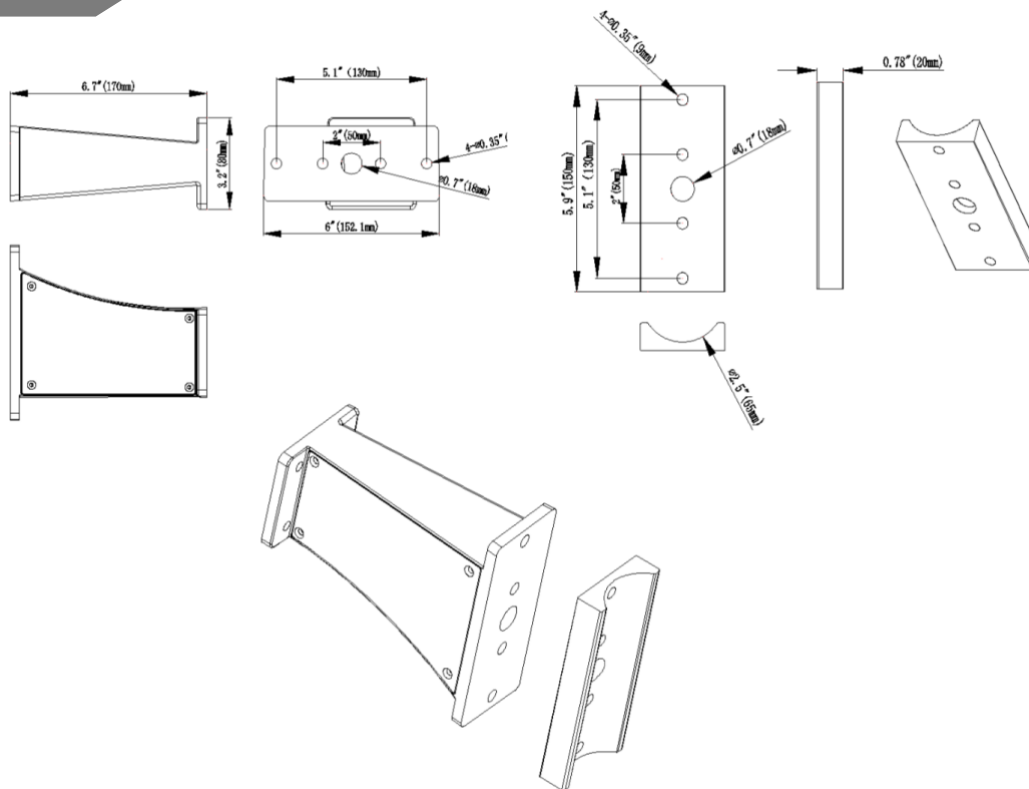

WORKING TEMPERATURE: -22°F – 113°F

IP RATING: IP65

WEIGHT: 9 lbs.

WARRANTY: 5 Years

PHOTOMETRIC DATA

LUMINOUS INTENSITY DISTRIBUTION DIAGRAM

C0 PLANE ISOLUX DIAGRAM (UNIT: lx)

ARM MOUNT