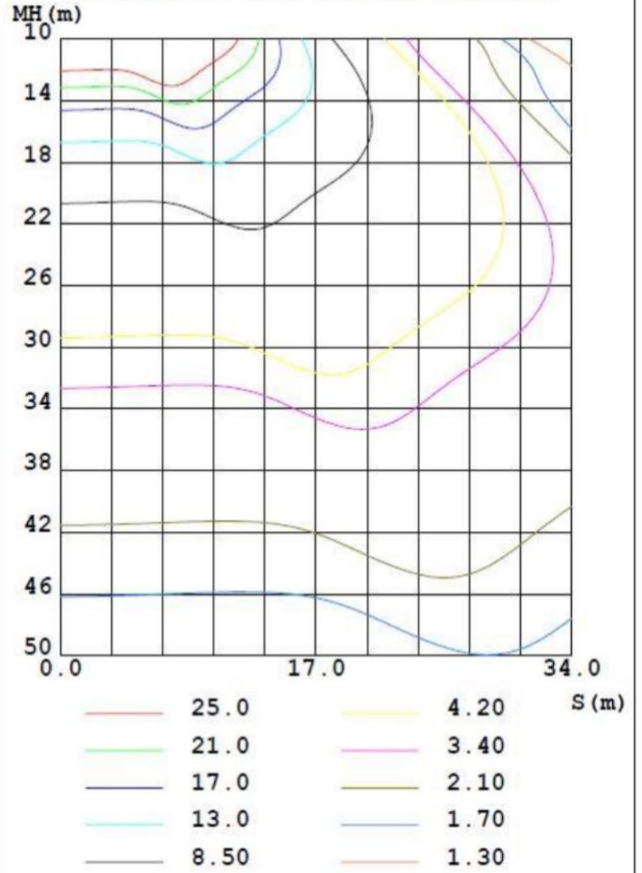

WORKING TEMPERATURE: -22°F – 113°F

IP RATING: IP65

WEIGHT: 9 lbs.

WARRANTY: 5 Years

PHOTOMETRIC DATA

LUMINOUS INTENSITY DISTRIBUTION DIAGRAM

C0 PLANE ISOLUX DIAGRAM (UNIT: lx)

ARM MOUNT