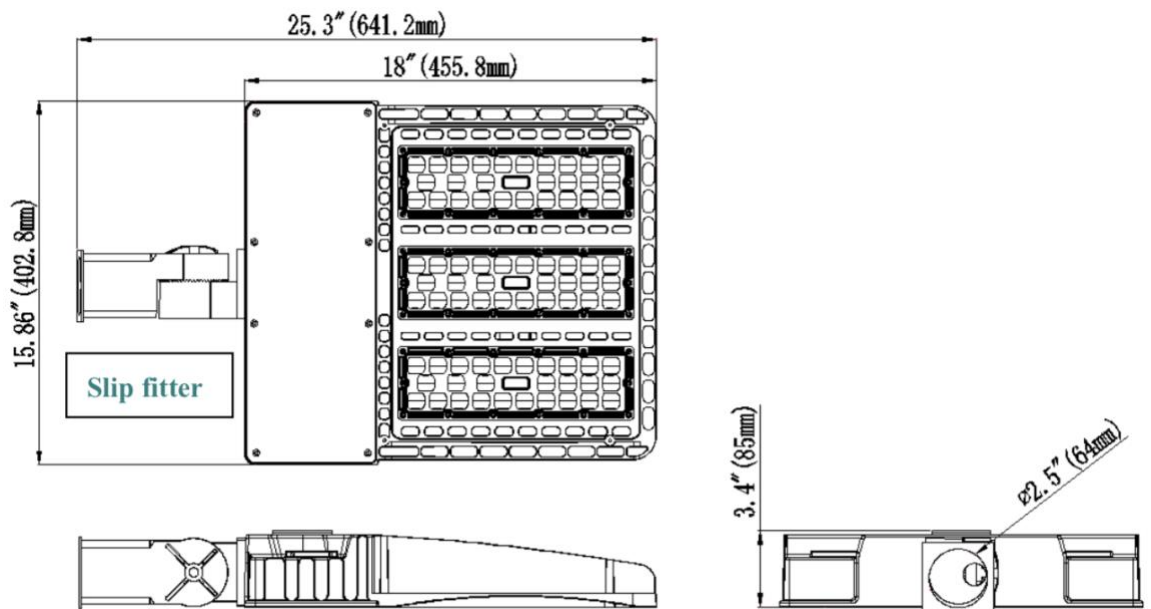

WORKING TEMPERATURE: -22°F – 113°F

IP RATING: IP65

WEIGHT: 9 lbs.

WARRANTY: 5 Years

PHOTOMETRIC DATA

LUMINOUS INTENSITY DISTRIBUTION DIAGRAM

C0 PLANE ISOLUX DIAGRAM (UNIT: lx)

ARM MOUNT