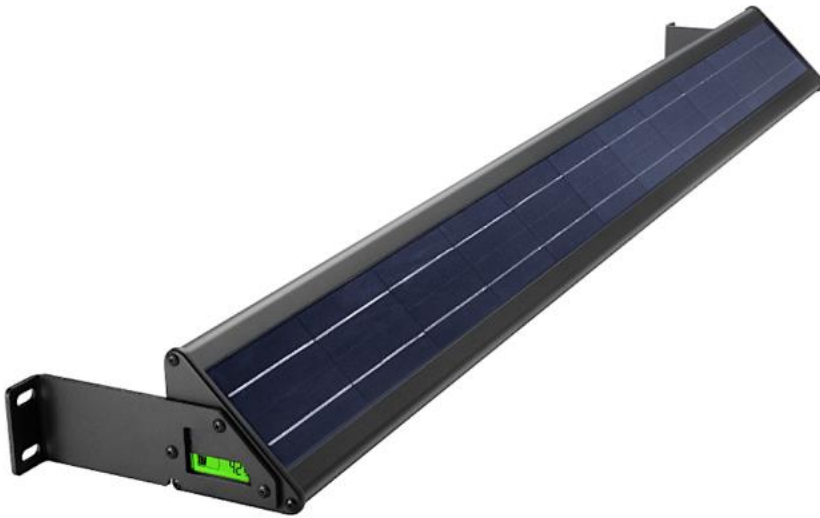

2000LM SOLAR LED BILLBOARD UPLIGHT

- Our 2000LM Solar Powered Billboard light is a bright and energy efficient product that is built for durability.
- This light is sleek and energy efficient and will increase visibility wherever it is placed, but it is ideal for billboards and signs.
- Made with Aluminum, this light is decorative in design, yet manufactured to be durable. It is simple to install and easy to use.

PRODUCT APPLICATIONS

Our 2000LM LED Billboard Light is a great addition to brighten up any area that it is placed, such as Wall Washer, Advertising Lighting, Buildings and Bridges, Plant Landscape, etc.

PRODUCT SPECIFICATIONS

TYPE: 2000LM Solar LED Billboard Uplight

PRODUCT CODE: SLBL-TR12-2000LM

SOLAR PANEL: 5.5V 17W

LI-ION BATTERY: 3.7V 2200mAh

COLOR TEMPERATURE: 3000K, 4000K, 6000K

IP: 65

LUMENS: 2000LM

BEAM ANGLE: 120°

SOLAR CHARGING TIME: 7 Hours

MATERIAL: Aluminum

WORKING MODE: First 4 hours 100% brightness,
and then powers down to 25% brightness till dawn

DIMENSIONS: 47" (L) x 3.8" (W) x 3.8" (H)

INCLUDES: