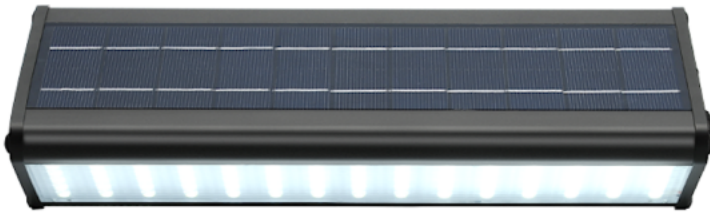

1000 LUMEN SOLAR BILLBOARD LIGHT

- Our 1000 Lumen Solar Powered Billboard Light emits great lighting and is easy to set up and easy to use
- This system's bright LED light is a great addition to brighten up any area that it is placed, such as Wall Washer, Advertising Lighting, Buildings and Bridges, Plant Landscape, etc.
- Made with Aluminum, this light is decorative in design, yet manufactured to be durable

PRODUCT APPLICATIONS

Our 1000Lm Solar LED Billboard Light is a sleek energy efficient product that will provide ideal lighting for billboards and signs. With its self-sufficient and wireless design this product is easy to use and simple to install.

PRODUCT SPECIFICATIONS

TYPE: 1000LM Solar LED Billboard Light

PRODUCT CODE: SLBL-TR60-1000LM

SOLAR PANEL: 5.5V 11W

LI-ION BATTERY: 3.7V 2200mAh

COLOR TEMPERATURE: 3000K, 4000K, 6000K

IP: 65

LUMENS: 1000LM

BEAM ANGLE: 120°

SOLAR CHARGING TIME: 7 Hours

MATERIAL: Aluminum

WORKING MODE: First 4 hours 100% brightness, and then powers down to 25% brightness till dawn

DIMENSIONS: 23" (L) x 3.8" (W) x 3.8" (H)

INCLUDES: