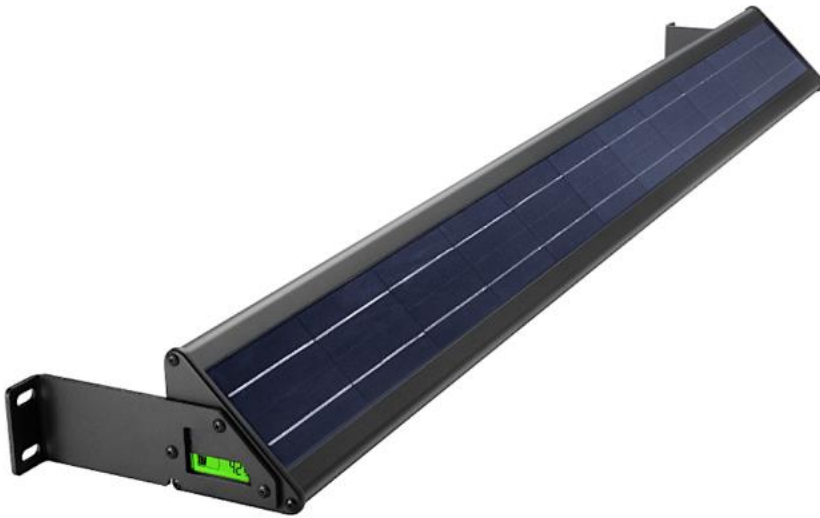

1500LM SOLAR LED BILLBOARD UPLIGHT

- Our 1500LM Solar Powered Billboard light is a bright and energy efficient product that is built for durability.
- This light is sleek and energy efficient and will increase visibility wherever it is placed, but it is ideal for billboards and signs.
- Made with Aluminum, this light is decorative in design, yet manufactured to be durable. It is simple to install and easy to use.

PRODUCT APPLICATIONS

Our 1500LM LED Billboard Light is a great addition to brighten up any area that it is placed, such as Wall Washer, Advertising Lighting, Buildings and Bridges, Plant Landscape, etc.

PRODUCT SPECIFICATIONS

TYPE: 1500LM Solar LED Billboard Uplight

PRODUCT CODE: SLBL-TR90-1500LM

SOLAR PANEL: 5.5V 13W

LI-ION BATTERY: 3.7V 2200mAh

COLOR TEMPERATURE: 3000K, 4000K, 6000K

IP: 65

LUMENS: 1500LM

BEAM ANGLE: 120°

SOLAR CHARGING TIME: 7 Hours

MATERIAL: Aluminum

WORKING MODE: First 4 hours 100% brightness, and then powers down to 25% brightness till dawn

DIMENSIONS: 35" (L) x 3.8" (W) x 3.8" (H)

INCLUDES: