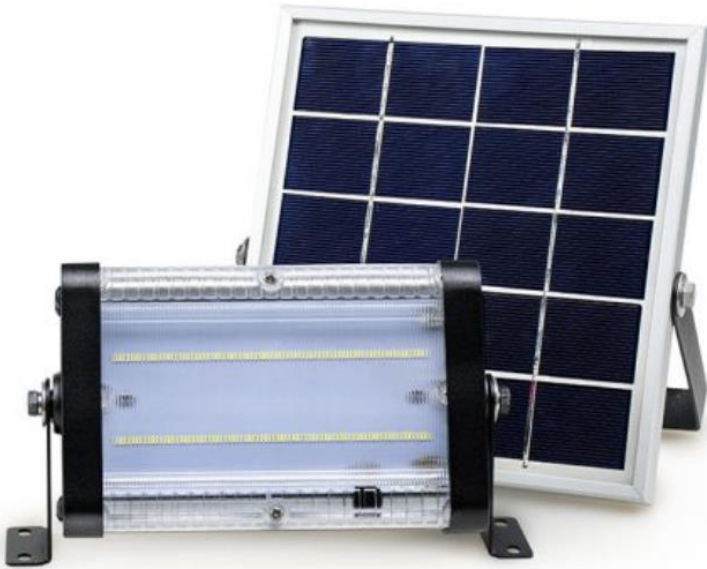

10W Solar Flood Light

- Our 10w Solar Powered LED Flood Light is a highly luminous product that can be used in various areas to bring effective lighting, increase safety and ambience.
- The dual lighting system will provide clear, bright lighting wherever it is installed
- Made with Metal and ABS, these lights are great quality products that will last for years to come!
- This system's bright LED lights offer superb lighting for both residential and commercial landscapes, walkways and more!

PRODUCT APPLICATIONS

The Solar LED Flood Light is a bright and energy efficient light that is built for durability and will illuminate tons of light wherever it is placed. This light is great for gazing, down lighting, up lighting, and more.

PRODUCT SPECIFICATIONS

TYPE: 10W Solar Powered Flood Light

PRODUCT CODE: SLWN-010

RATED WATTS: 10w

BATTERY: 3.7V / 4Ah

SOLAR PANEL: 2.65w

CHARGE TIME: 8 hours by sunlight

WORKING TIME: Minimum of 8 nights

MATERIAL: Aluminum alloy & steel glass

DIMENSIONS:

- Fixture: 6 ½ x 4 x 1 ¾
- Solar Panel: 6 x 7 x ¾

WEIGHT: 5lbs

LUMEN RATING: 1000 lumens

IP RATING: Waterproof IP65

INCLUDES:

- FIXTURE
- SOLAR PANEL
- MOUNTING HARDWARE
- INTERNAL BATTERY BACKUP